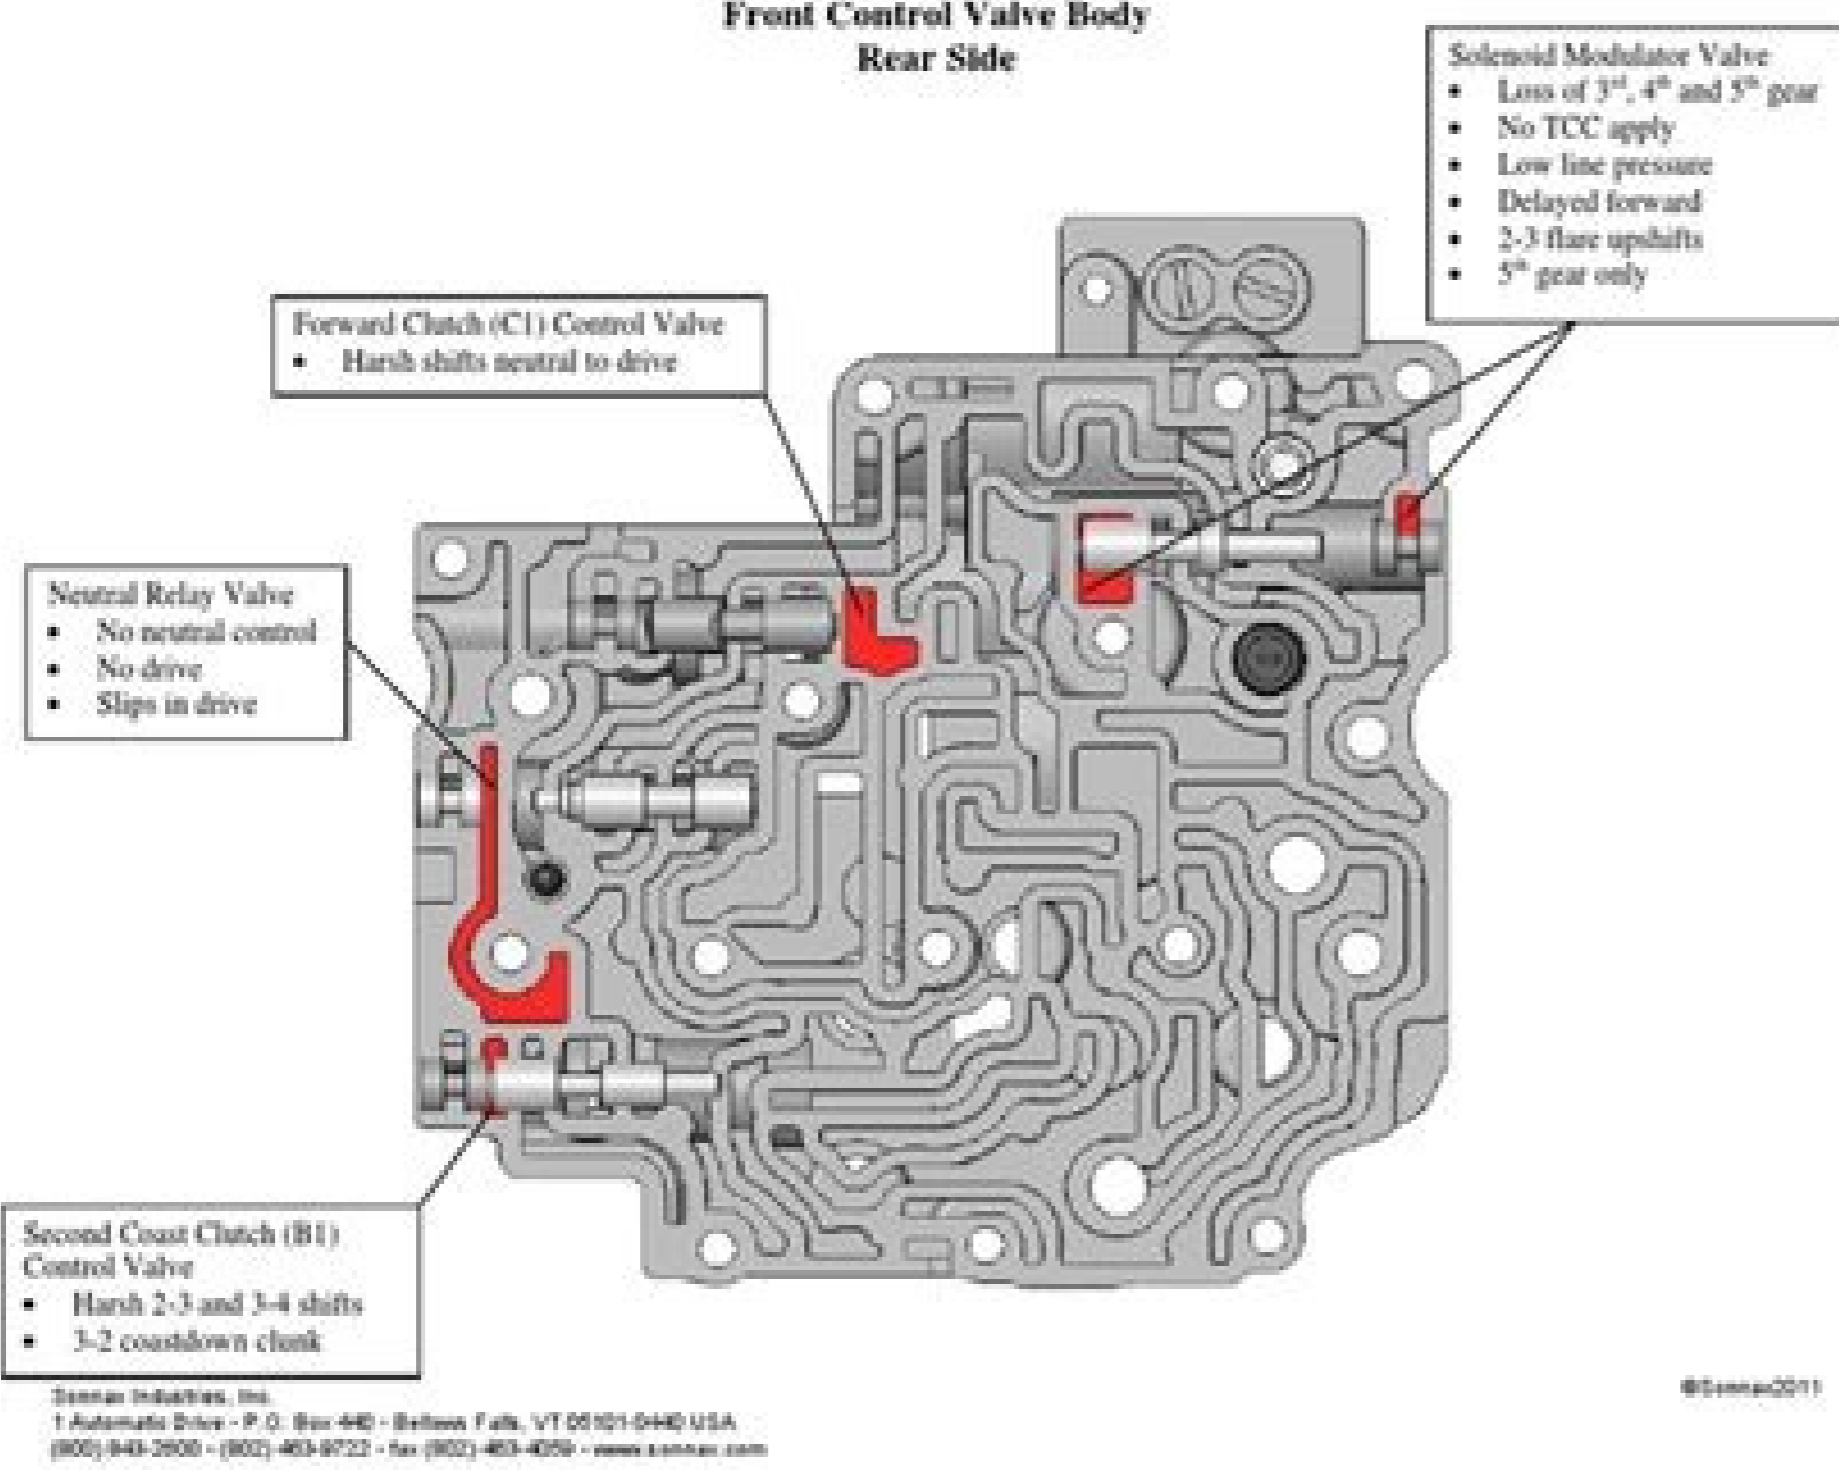

Product ID:103SM03
 Description:MP56(DCT450)
 Powershift Manual Shaft Seal

Critical Wear Areas and Vacuum Test Locations
 AW55-50SN
 Front Control Valve Body
 Rear Side

Critical Wear Areas and Vacuum Test Locations
 AW55-50SN
 Middle Control Valve Body
 Front Side

AW 55-50SN Solenoid Kit