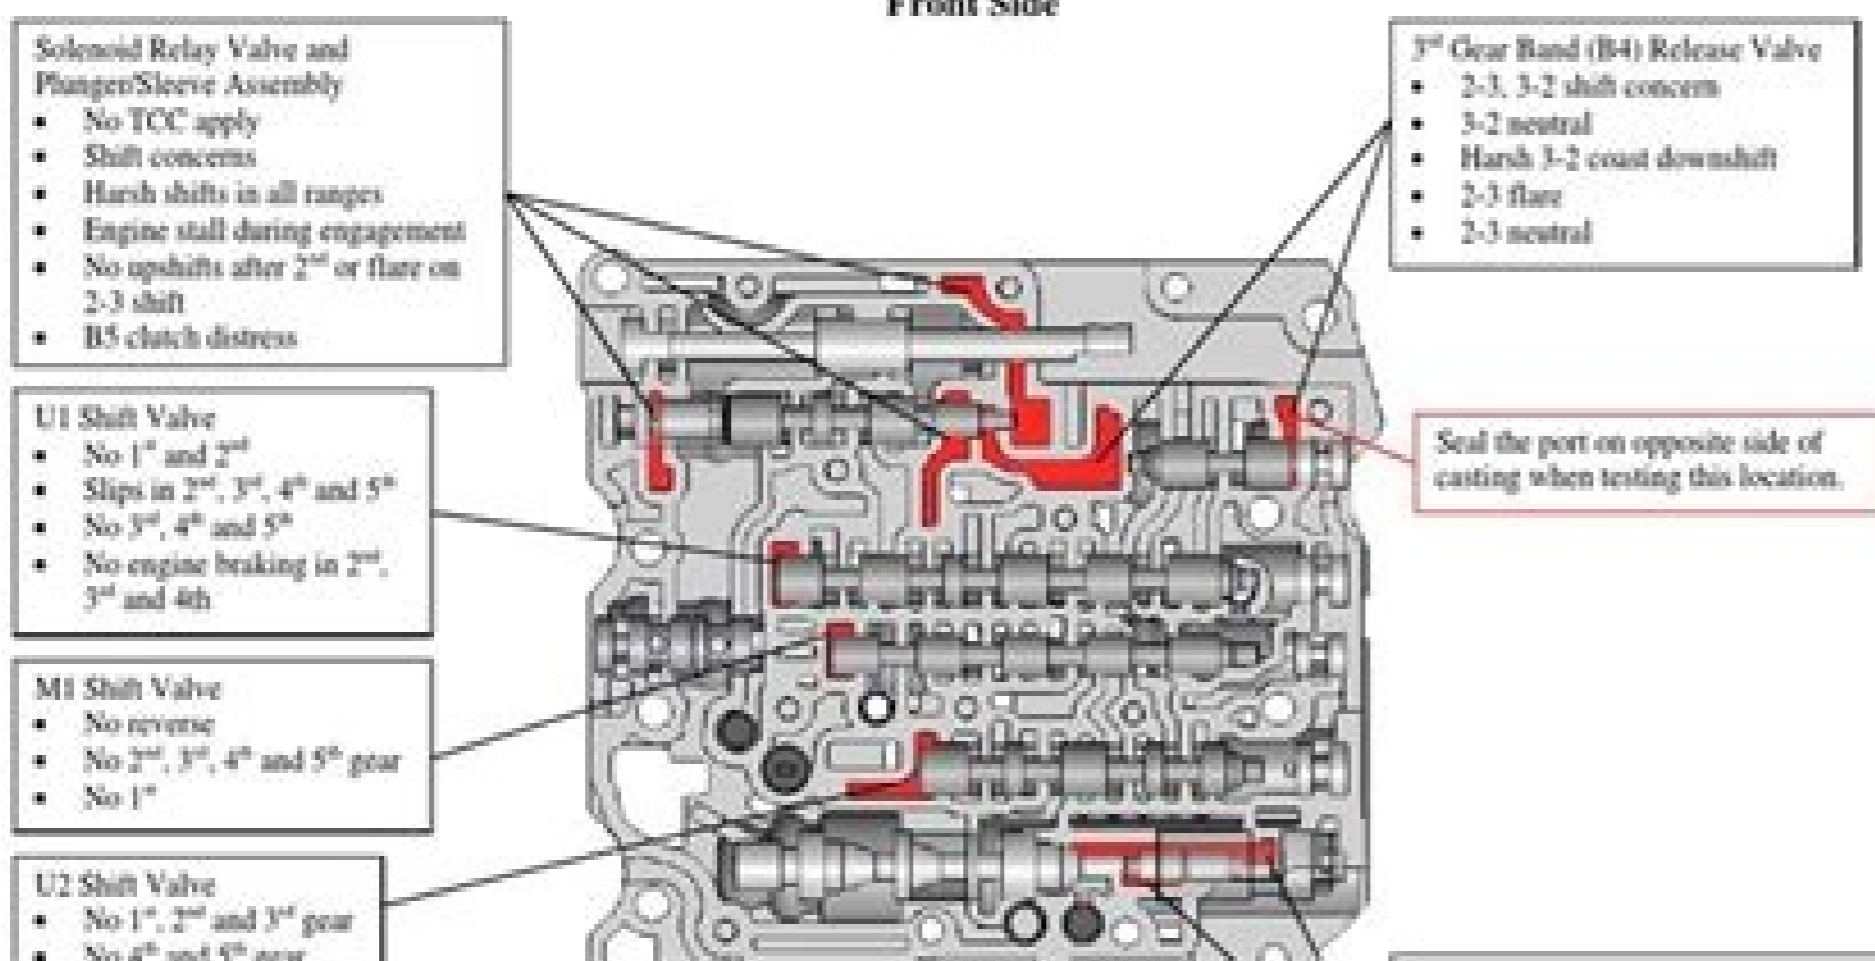

Product ID:103SM03
 Description:MP56(DCT450)
 Powershift Manual Shaft Seal

Critical Wear Areas and Vacuum Test Locations
 AW55-50SN
 Front Control Valve Body
 Rear Side

Critical Wear Areas and Vacuum Test Locations
 AW55-50SN
 Middle Control Valve Body
 Front Side