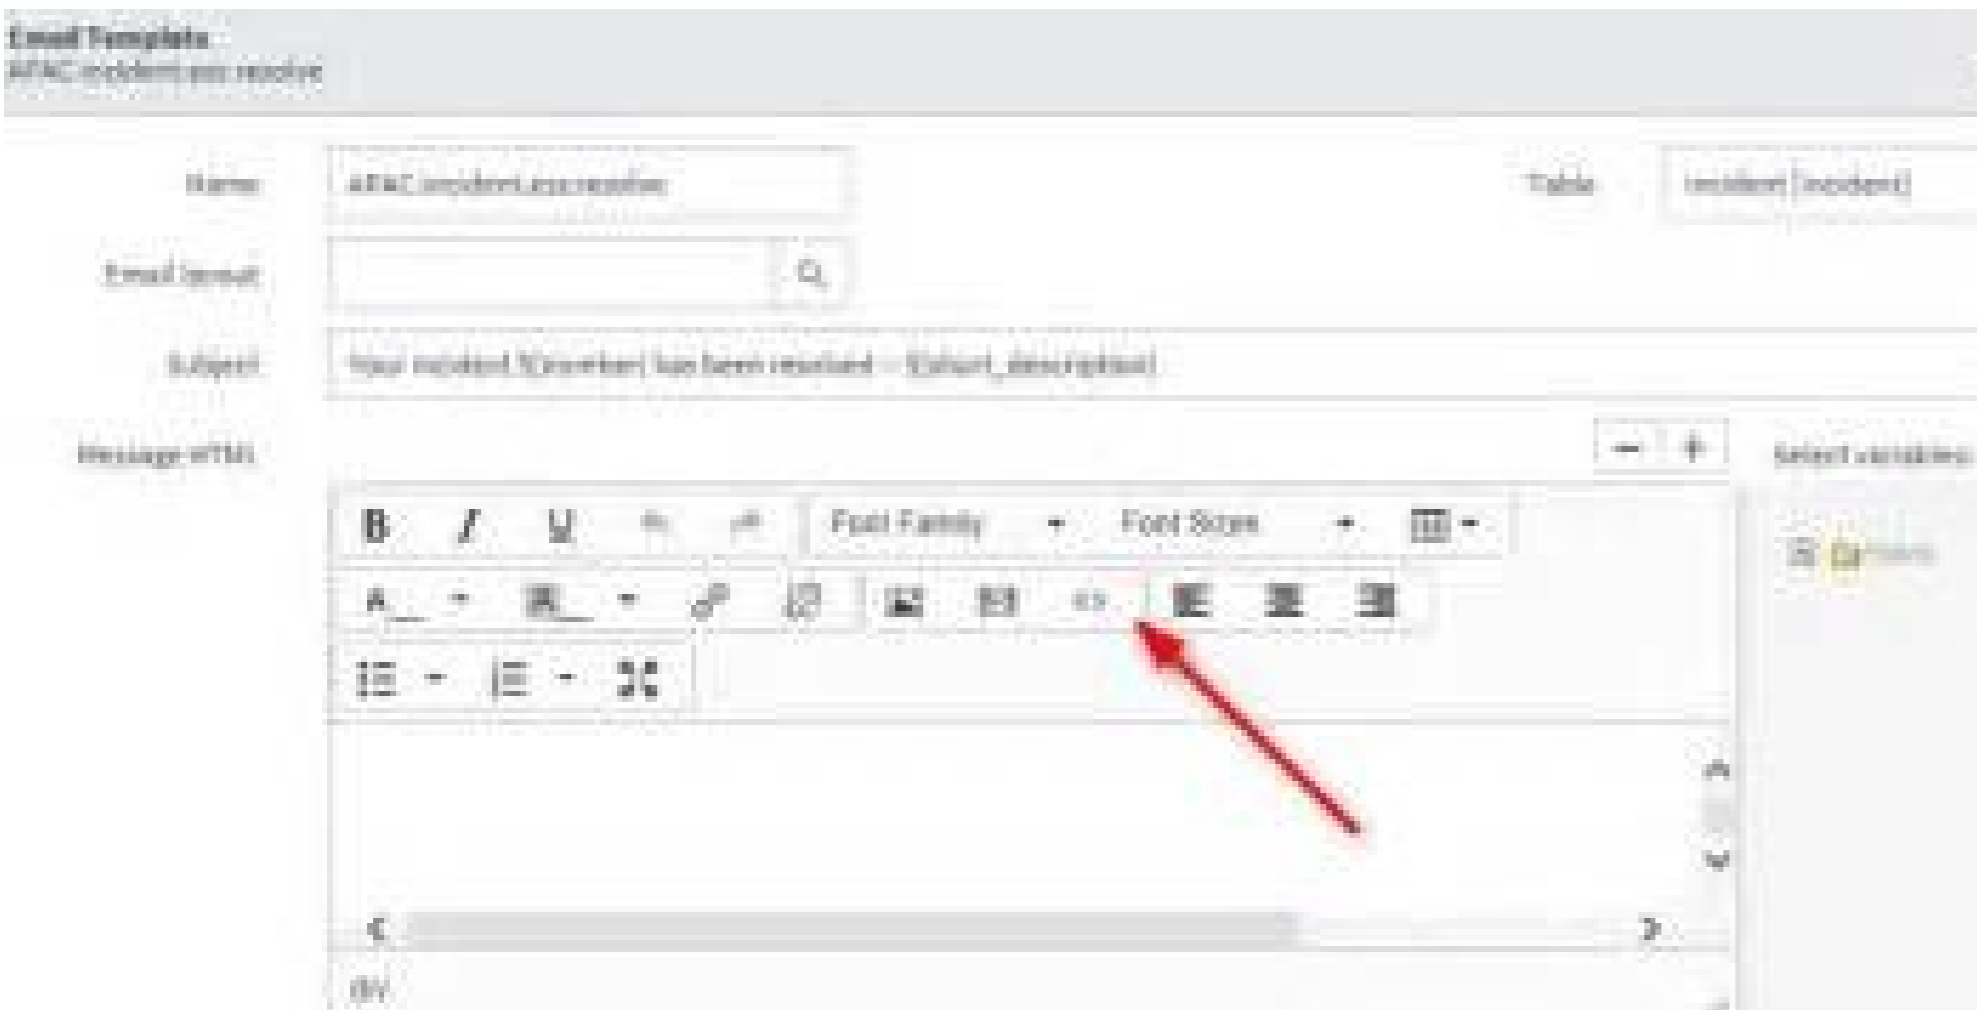

Creating incident templates in servicenow

Creating incident template in servicenow.