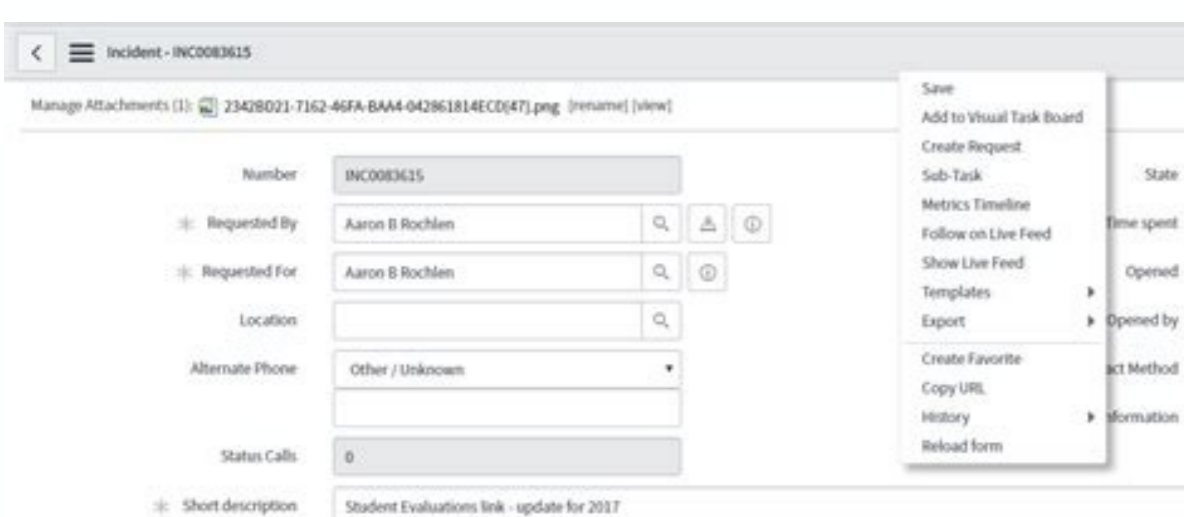

Creating incident templates in servicenow

Creating incident template in servicenow.